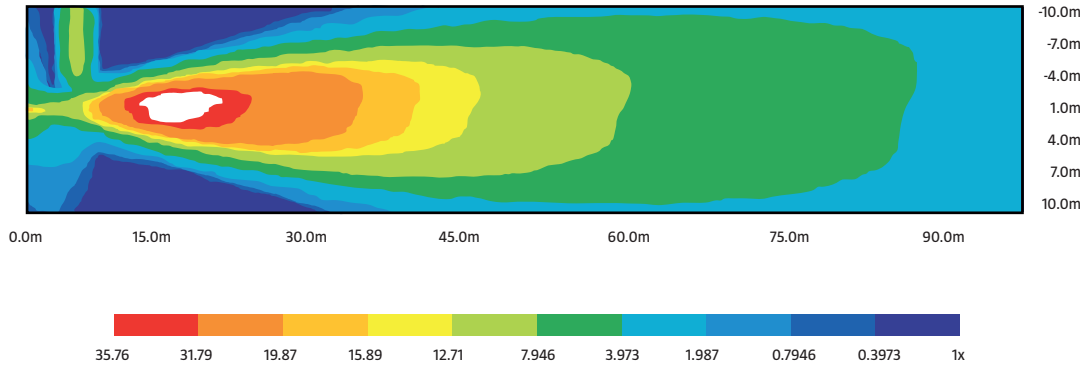

Extra light bar LED 602191 Beam Pattern

Height of Lamp Fixed: H = 1.00 m Illumination Area): L = 100.0 m ,W = 20.0 m Voltage: 11.998 V Current: 2.64 A Power: 31.24 W